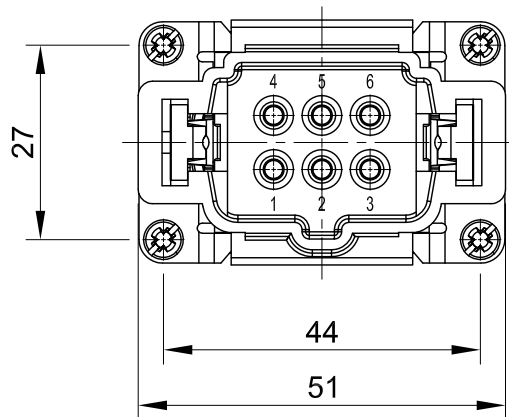

B

B

C

C

D

D

Panel cut out

<p>All Dimensions in mm Original Size DIN A4</p>	Date 2019-03-14	Drawing No. TC6226633	Rev. A00	Scale 1:1
	<p>InKonn® InKonn (Suzhou) Electric Technology Co.,Ltd.</p>	Part No. 10 32 006 1100	Created by Shuxu Huang	Checked by Yiyi Luo
Type Name IE-006-M				

1

2

3

4

5

6