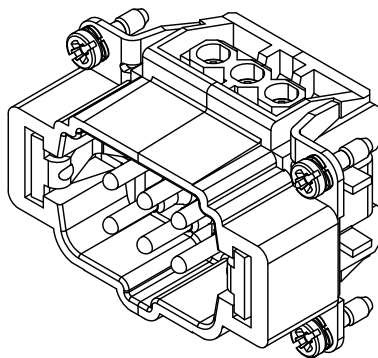

B

B

C

C

D

D

Panel cut out

<p>All Dimensions in mm Original Size DIN A4</p>	Date 2019-03-14	Drawing No. TC6226633	Rev. A00	Scale 1:1
	<p>InKonn® InKonn (Suzhou) Electric Technology Co.,Ltd.</p>	Part No. 10 32 006 1100	Created by Shuxu Huang	Checked by Yiyi Luo
Type Name IE-006-M				