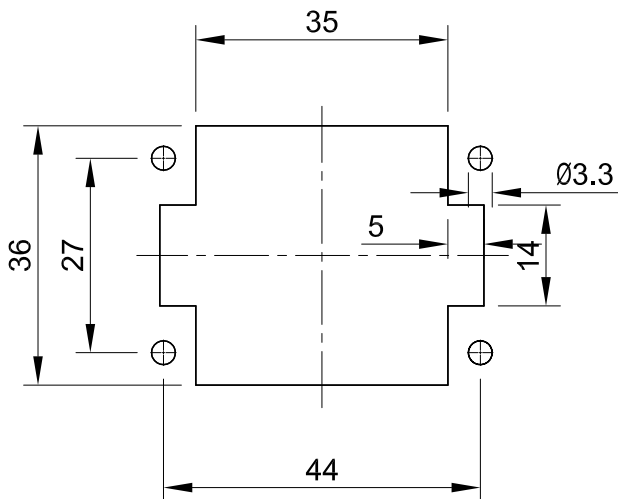

B

B

C

C

D

D

Panel cut out

<p>All Dimensions in mm Original Size DIN A4</p>	Date 2019-03-14	Drawing No. TC6226633	Rev. A00	Scale 1:1
	<p>InKonn® InKonn (Suzhou) Electric Technology Co.,Ltd.</p>	Part No. 10 32 006 1100	Created by Shuxu Huang	Checked by Yiyi Luo
Type Name IE-006-M				