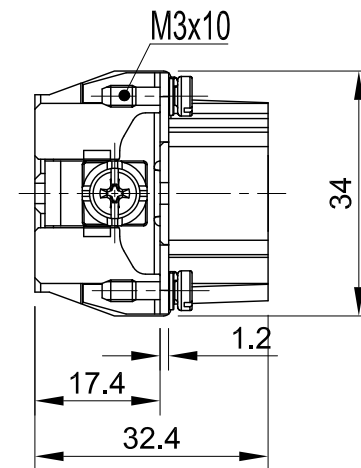

B

B

C

C

D

D

Panel cut out

<p>All Dimensions in mm Original Size DIN A4</p>	Date 2019-03-14	Drawing No. TC6226633	Rev. A00	Scale 1:1
	<p>InKonn® InKonn (Suzhou) Electric Technology Co.,Ltd.</p>	Part No. 10 32 006 1100	Created by Shuxu Huang	Checked by Yiyi Luo
Type Name IE-006-M				

1

2

3

4

5

6